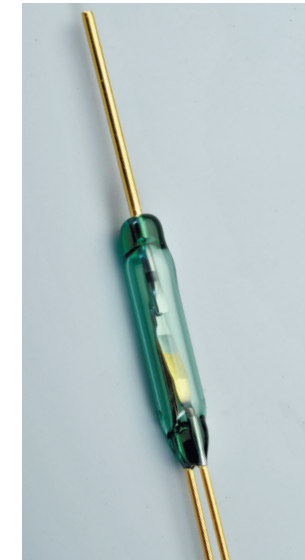

### Export products:

- reed switches (magnetically controlled contacts).

Ruazan Metal Ceramics  
instrumentation Plant, JSC

[rmcip.com](http://rmcip.com)